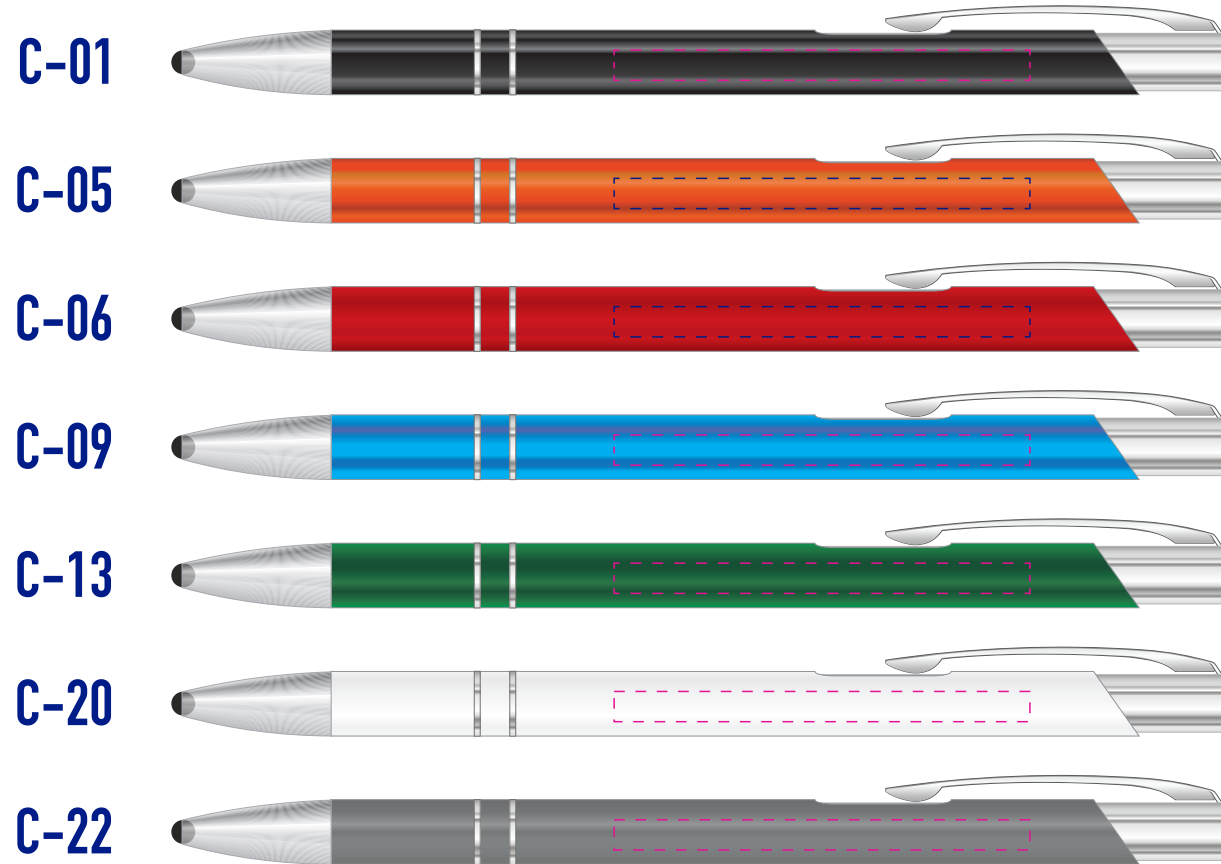

Approval Proof

Colours

 Laser Engraved

Product Colour

 C-

Cosmo Ballpoint Pen with Stylus
13.9cm Length, 10mm Diameter
Branding Method: Laser Engraved

Logo Size

Terms & Conditions